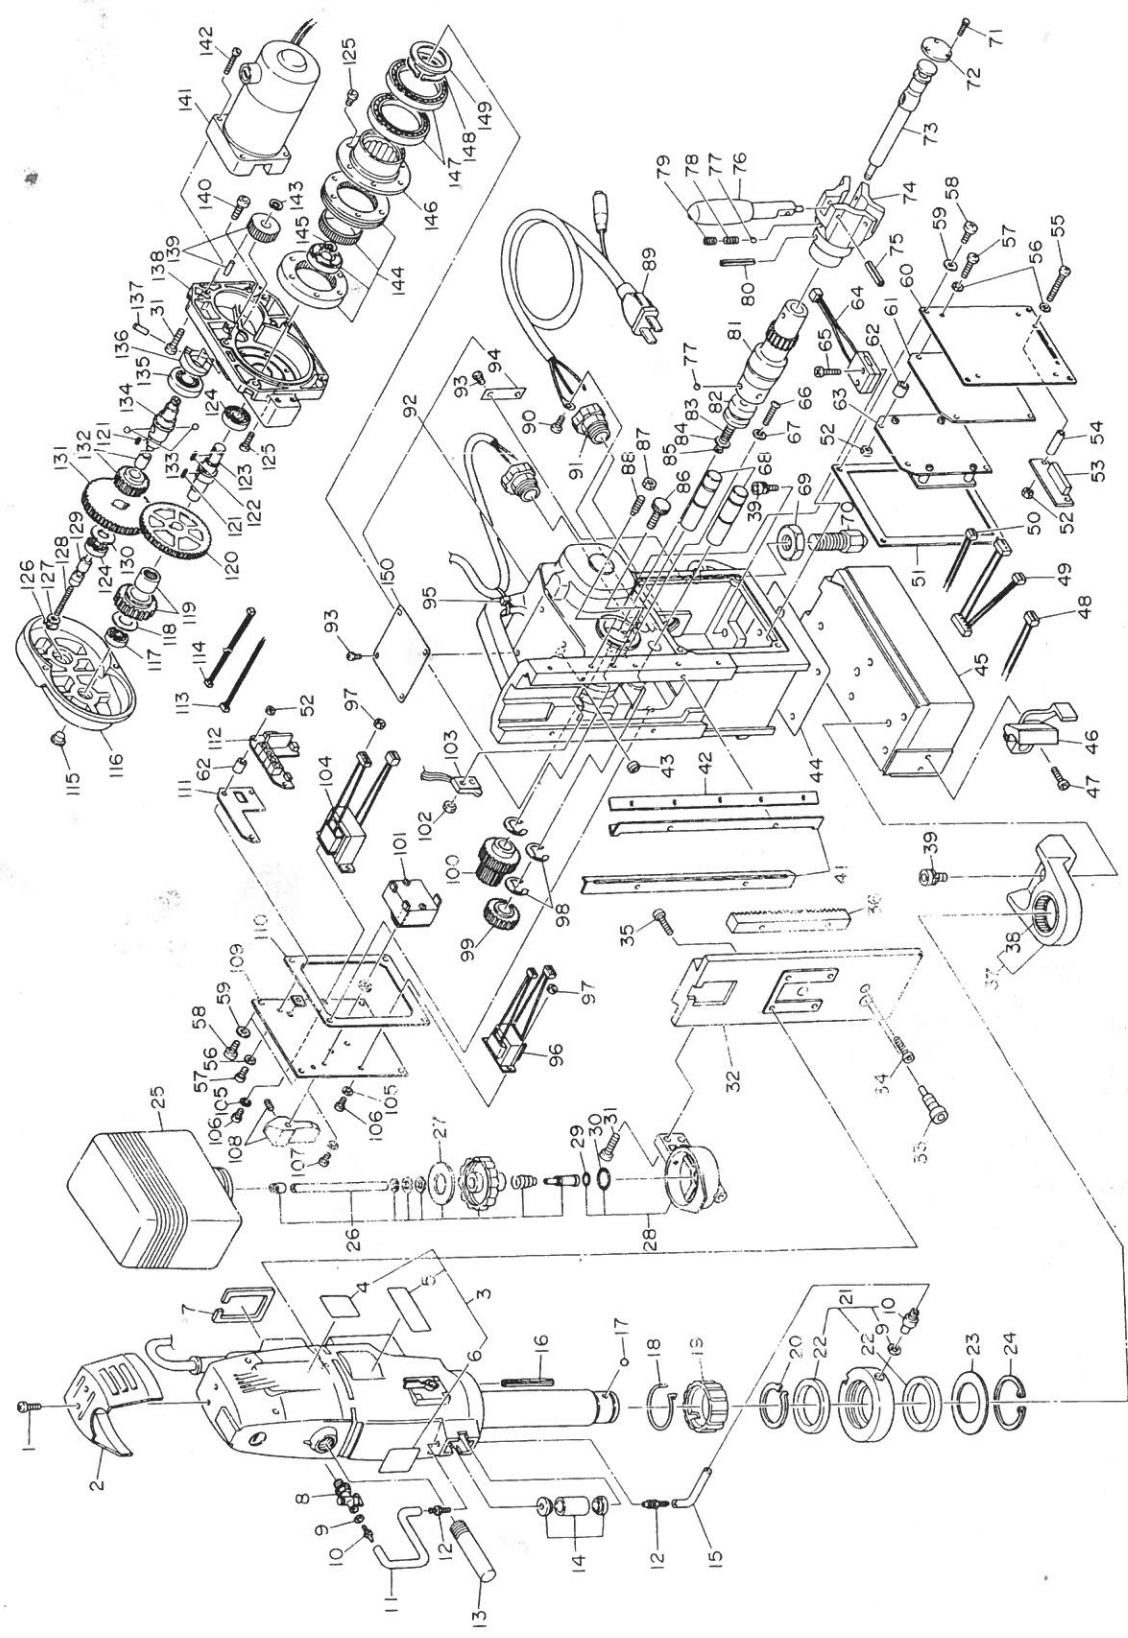

10 ATRA ACE QA-5000 ASSEMBLY

⚠ WARNING

The illustration is for information only. Users should never disassemble parts. Contact the sales agent from whom you purchased the tool or an authorized dealer should the tool need service, repair or replacement of parts.

Accessories

No.	Parts No.	Parts Name	Q'ty	Price
101	TQ00710	Rotary Switch EC2312	1	
102	TP02627	Hex. Nut M2	2	
103	TQ00703	Limit Switch DC3A-D3RB	1	
104	TB00652	Transformer Power Supply Ass'y	1set	
105	TQ01330	Seal Washer M3	3	
106	TP00153	Pan Head Screw 3 × 12	3	
107	TP12819	Pan Head Screw 4 × 6	2	
108	TB01381	Switch Knob Ass'y	1set	
109	TQ03066	Switch Plate	1	
110	TQ00740	Packing Changeover Switch	1	
111	TQ01935	Insulating-Paper SwitchPlate	1	
112	TB01366	Control Board D Ass'y	1set	
113	TB00573	D Cord Ass'y	1set	
114	TB00574	B-G Cord Ass'y	1set	
115	TQ01962	Collar Cap K-100 16CSBL	1	
116	TQ01910	Gear Box Cover	1	
117	TQ01924	Ball Bearing 688ZZ1		
118	TQ01926	Washer 10.2 × 20 × 0.6	1	
119	TB01360	Spur Gear 30 M1 Ass'y	1set	
120	TQ02435	Spur Gear 70 M1 B	1	
121	TQ01913	Parallel Key 4 × 4 × 7 Both ends round	2	
122	TQ10130	Parallel Key 3 × 3 × 10 Both ends round	1	
123	TQ01923	Gear Shaft B	1	
124	TQ01916	Ball Bearing 3801ZZ	2	
125	TP04715	Hex. Socket Head Cap Screw 4 × 8	12	
126	TQ01920	Internal Retaining Ring RTW-9	1	
127	TQ01912	Spring Stopper	1	
128	TQ01911	Spring 0.6 × 3 × 35	1	
129	TQ01919	Spur	1	
130	TQ01963	Washer 14.5 × 25 × 0.6	1	
131	TQ02434	Spur Gear 70M1A	1	
132	TB01358	Clutch Gear Sub Ass'y	1set	
133	TP15428	Ball 5 φ	2	
134	TQ01915	Gear Shaft A	1	
135	TQ01917	Ball Bearing 6803ZZ	1	
136	TQ01918	Shift Ring	1	
137	TQ01960	Roll Pin 4 × 22	1	
138	TQ01909	Gear Box	1	
139	TB01356	Spur Gear 41 Ass'y	1set	
140	TP04197	Hex. Socket Head Cap Screw 6 × 30	2	
141	TB02352	Motor Ass'y	1set	
142	(TB00599)	Carbon Brush Ass'y (Feed Motor)	1set	
143	TP18619	Hex. Socket Head Cap Screw 4 × 30	4	
144	TQ01961	Grip Ring GS-8	1	
145	TB00510	Harmonic Ass'y	1set	
146	TP12328	External Retaining Ring STW-9	1	
147	TQ01952	Clutch	1	
148	TQ00725	Ball Bearing 6809ZZ	2	
-	TP17384	External Retaining Ring C-32	1	
149	TP14412	Retainer Stopper	1	

No.	Parts No.	Parts Name	Q'ty	Price
	TP04696	Hex. Socket Screw Key 3	1	
	TP17014	Spanner 8 × 10	1	
	TJ16019	Pilot Pin 08050	1	
	TJ15859	Pilot Pin 08035	1	
	TA99027	Chain Ass'y	1set	
	TB02145	Cutting Oil 0.5 l Ass'y	1set	
	TQ03069	Instruction Manual	1	
	TP10198	Tool Box 285 × 125 × 62	1	
	TQ03068	Label Combination	1